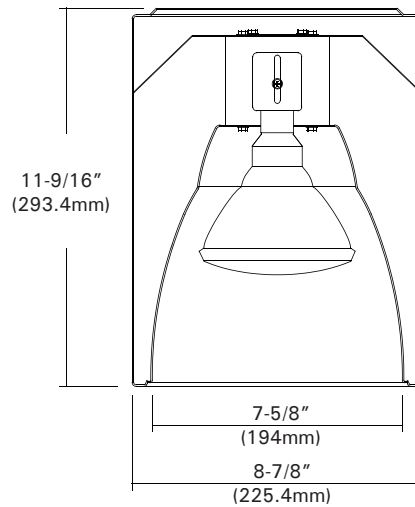

DL-1585/DL-1585L

8" Incandescent Surface Cylinders

Catalog #		Type
Project		Date
Prepared by		

INCANDESCENT

DESCRIPTION

Seamless round cylinder housings, in white, matte black finish with choice of reflector types and finishes allows customizing of lighting effects. Wall and pendant mount options offer additional installation flexibility.

◦ Housing

- Round seamless .060 thick spun aluminum, housing available in semi-matte white, black or silver finish.

◦ Socket Cup

- Heat sink aluminum cup, vertically adjustable multiple lampholder position for various size of lamps.