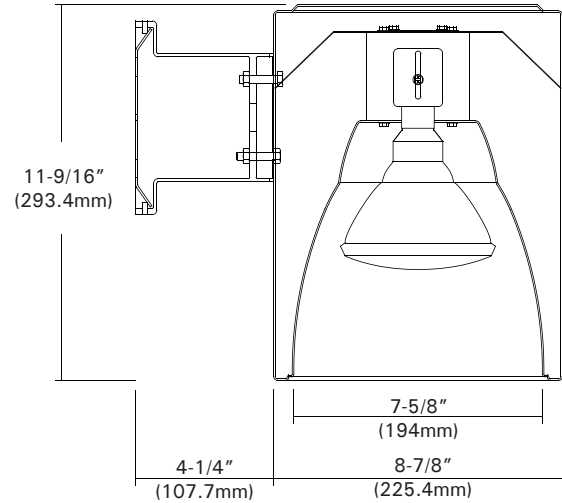

Wall Mount
DL-1585L

DESIGN FEATURES

◦ Reflector

- Anodized clear, Semi-Matte, gold, champagne, pewter color finished full reflectors. Also available anodized reflectors with black or white milled groove baffle collar.

◦ Housing

- Round seamless .060 thick spun aluminum, housing available in semi-matte white, black or silver finish.

◦ Socket Cup

- Heat sink aluminum cup, vertically adjustable multiple lampholder position for various size of lamps.

◦ Socket

- Medium base porcelain socket with nickel plated brass screw shell.

◦ Wall Bracket (DL-1585L)

- Aluminum casted bracket secured to housing cross-bar by set screws.

* Listing

- cCSA-us certificated.

* Lamp : 150W PAR38 / R40 / BR40

Ordering Information

Cat No.	Finish	Reflector Finish	Option
DL-1585 DL-1585L	-WH : White -BK : Black -SI : Silver	-CL : Clear -GD : Gold -MA : Matte Platinum -HC : Haze Clear	-WB : White Baffle Collar -BB : Black Baffle Collar

Example : DL-1585150-WH-HC